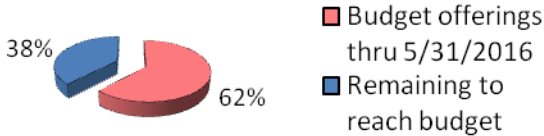

Nursery attendants: Today – Henry Rice & Gwen Gemmell
Next Week – Nancy Myers & Justin Burkholder

Greeters: Today – Henry & Darla Rice, Dean & Kathy Myers
Esther & Grace Leatherman
Next Week – Dale & Janet Ruster, Dean & Kathy Myers
Beth Davco & Evelyn Nuneviller

Prayer room (*between the worship service and Sunday school*):
Today – Phil Nyce   Next week – Brent Camilleri

Audio: Today – Laverne Rice   Next week: Dalton Kulp

Video: Today – Glen Leatherman   Next week: Daryl Rice

Offering: Budget Receipts - $ 6,581.00
E-tithing Offering: $ 1,520.00
Total Budget Offerings: $ 8,101.00

Attendance
Sunday, June 26, 2016
Worship Service: 193
Sunday school: 100

Budget offerings thru 5/31/2016	$ 343,497.70
Remaining to reach budget	$ 210,180.51
2015-2016 Budget	$ 553,678.21

Fiscal Year Progress: (Month 8 out of 12) or 67%

Phone: 215-766-8380 ■ Website: www.deepruneast.org

Pastor Ken Burkholder
267-261-5732

kburkholder@deepruneast.org

Associate Pastor Brent Camilleri
215-962-9824

bcamilleri@deepruneast.org

Lisa Stenger, Office Administrator
lstenger@deepruneast.org

Lois Wismer, Administrative Assistant
dre@deepruneast.org

Beth Davco, Director of Children & Family Ministry
bdavco@deepruneast.org

Sharon Bishop, Pastoral Care Team (Coordinator) 215-651-6196